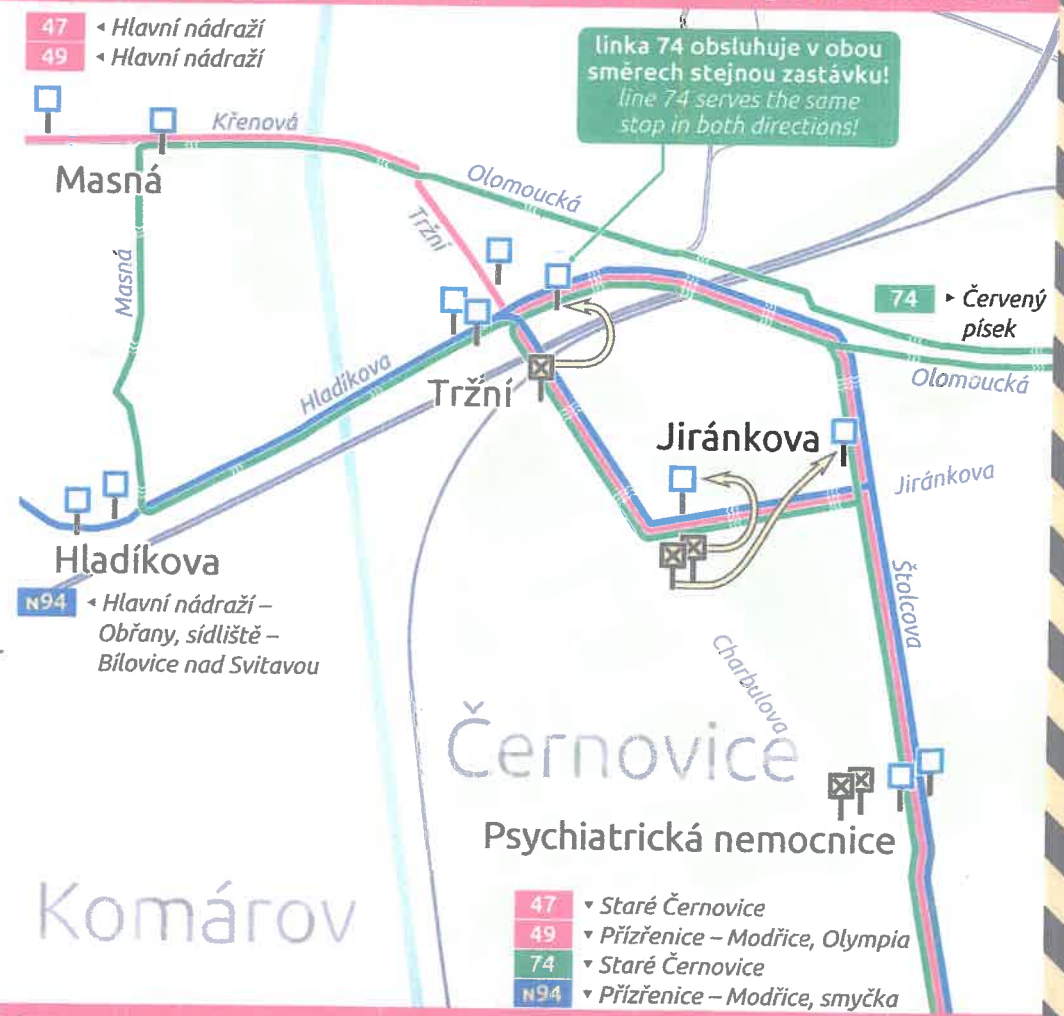

Due to the roundabout reconstruction, bus service on Charbulova street will be limited from 8:00 on Wednesday 27 May 2020 till the works are finished (estimated till 14 September 2020).

- Lines **47, 49** and **N94** towards Černovice will be diverted through Olomoucká and Štolcova streets, towards the city centre, lines will be diverted through Štolcova and Jiránkova streets.
- Line **74** towards Černovice will be diverted through Olomoucká, Masná, Hladíková, Olomoucká and Štolcova streets (the travel time will be slightly longer), towards Stará osada, line will be diverted through Štolcova and Jiránkova streets.
- The stop **Tržní** for lines **47, 49** and **74** towards Černovice will be relocated to the stop of lines **31** and **33** towards Slatina (line **74** will serve **the same stop in both directions!**). The stop **Jiránkova** towards Černovice will be relocated onto Štolcova street, the stop towards Tržní will be relocated onto Jiránkova street. The stop **Psychiatrická nemocnice** in both directions will be relocated onto Štolcova street.